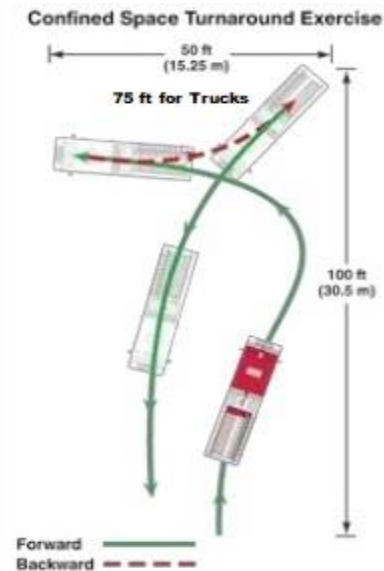

Drivers Rodeo

Driving Practical Assessment

Driver's Rodeo

Alley Dock:

Confined Space Turn Around:

Diminishing Clearance:

Serpentine:

Road Assessment Recommended: Y / N