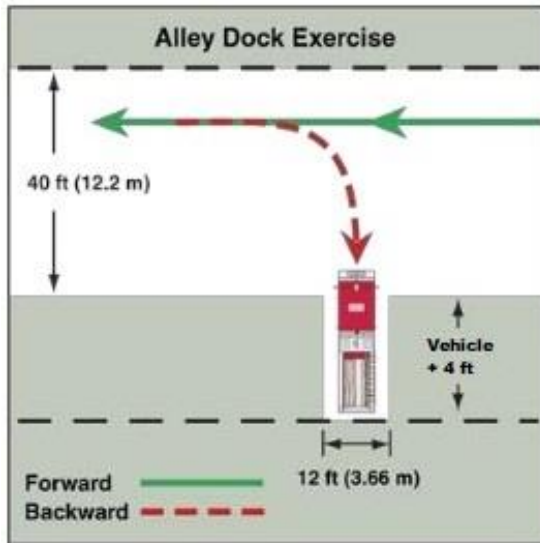

Drivers Rodeo

Driving Practical Assessment

Driver's Rodeo

Alley Dock:

Confined Space Turn Around:

Diminishing Clearance:

Serpentine:

Road Assessment Recommended: Y / N